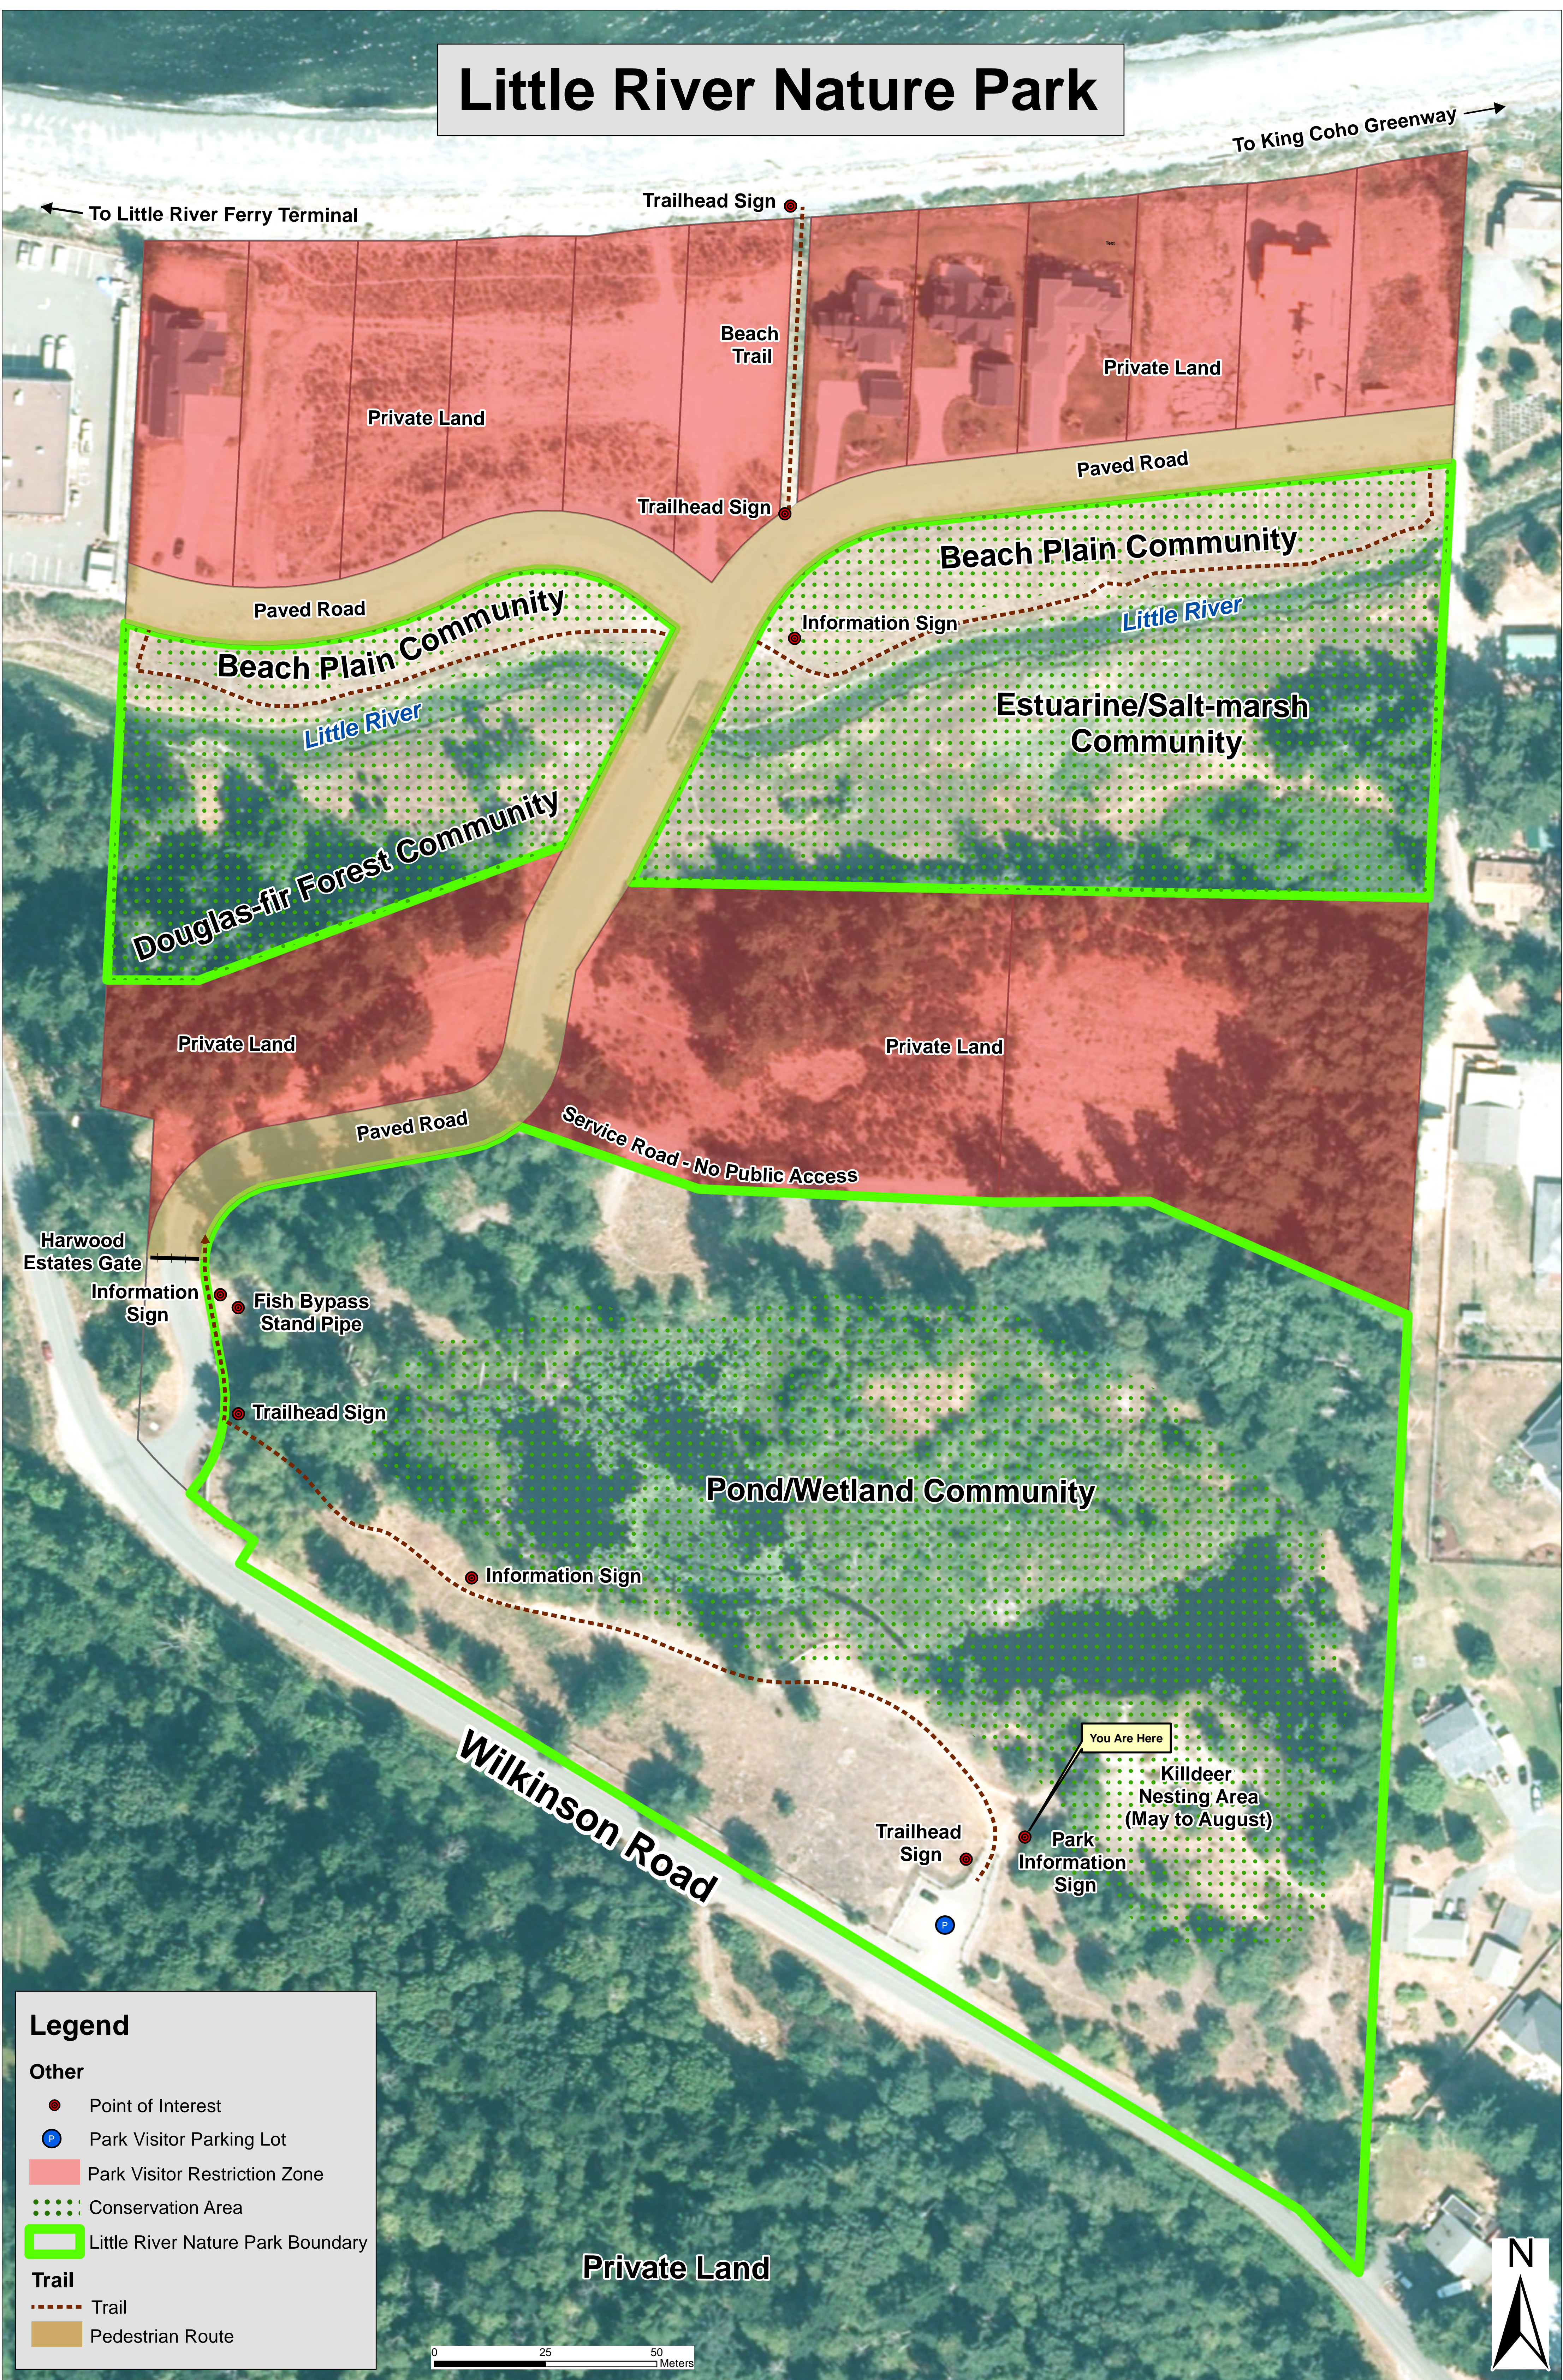

# Little River Nature Park

To King Coho Greenway →

← To Little River Ferry Terminal

**Legend**

**Other**

- Point of Interest
- Ⓟ Park Visitor Parking Lot
- Park Visitor Restriction Zone
- ⋯ Conservation Area
- ▭ Little River Nature Park Boundary

**Trail**

- ⋯ Trail
- ▭ Pedestrian Route